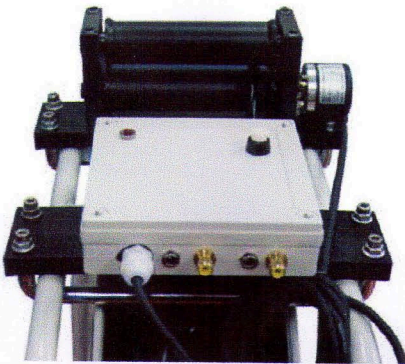

# GVS-CLD-Reel

- ▶ Measure the length of cable
- ▶ Display the length(depth) on the screen with underwater camera's image
- ▶ Compatible with all cable reel
- ▶ Easy to install and use
- ▶ Zero Setting Function
  - Adjust cable length by 0
- ▶ Measure unit : Meter
  - changeable to other measure unit
- ▶ Text : Korean, English
  - changeable to Chinese, Japanese

	GVS-CLD-Reel
Input Video Signal	NTSC/PAL
Output Video Signal	NTSC/PAL
Max cable length	unlimited
Max display length	unlimited
Measure unit	Basically Meter, can change to other unit
Language	Korean, English, Chinese, Japanese
Zero Setting Function	Adjust cable length by 0
Degree of precision	1% Measure
Power	DC +12V