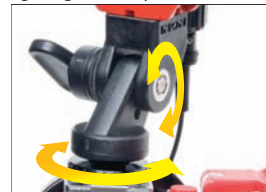

Free angle and creative lighting

The Shoe Base Set supports strobe's flexible aiming not only by vertical movement but also by horizontal movement to adapt to various shooting conditions and to enhance lighting creativity.