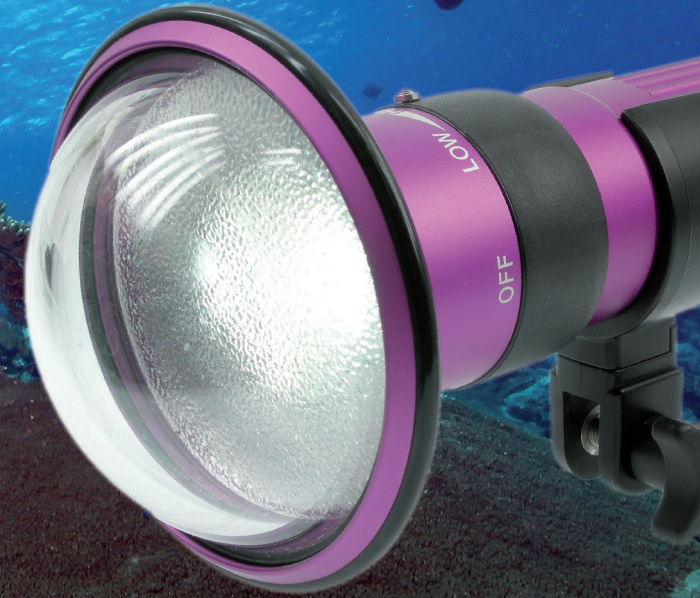

2011 PRODUCT LINE