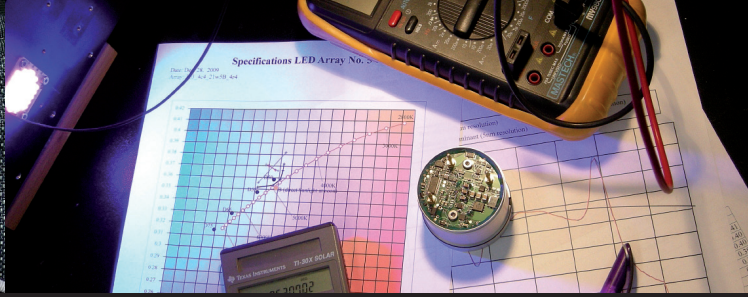

**KELDAN**

**KELDAN**

**Accessories**

**About Us**

**Handle Kit**

- \_4 part kit
- \_Use as handle, clip or YS-mount

**Diffuser Lens**

- \_Converts spot to wide angle beam
- \_Applicable underwater