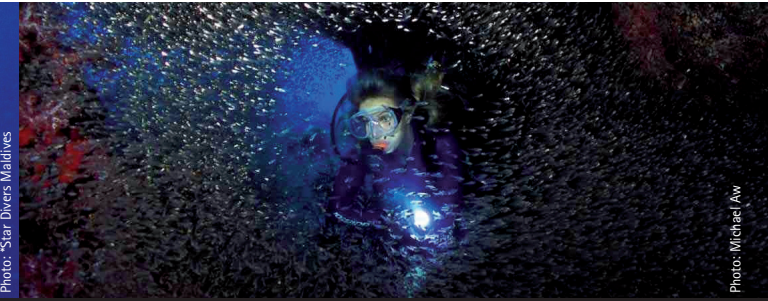

## LED Dive Lights

Photo: Star Divers Maldives

Photo: Michael Aw

The LUNA 8 LA-V LED Video Light is optimized for very high brightness, compact size and low weight in water. The exclusive optical design results in a wide and smooth coverage of 90 degrees with no hot spot. The power can be adjusted over a wide range. The housing is made of a sea water resistant aluminium alloy.